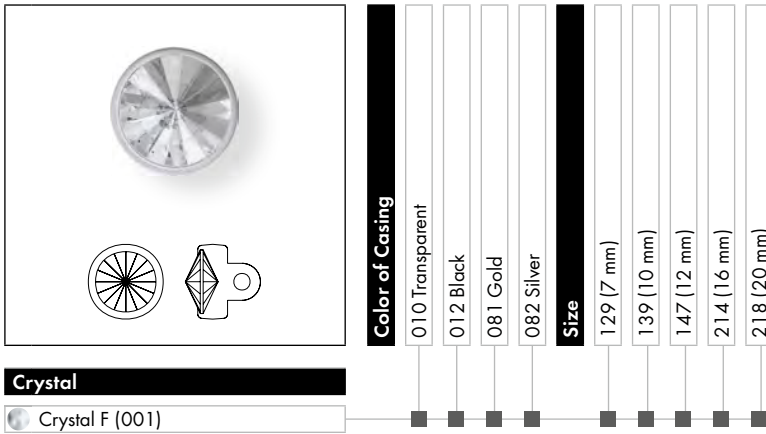

Crystal AB (001 AB)

ARTICLE EXPLANATION

1770

1770	Color of Casing	Color	Size
Article number	Color assortment	Crystal color assortment	Size code (diameter of the Button in mm)

ORDERING EXAMPLE
& PRODUCT VARIETY EXPLANATION