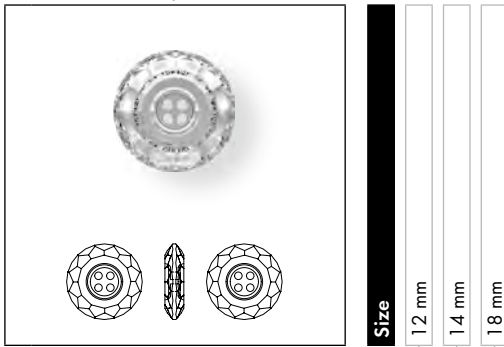

1795/140
17 mm

1797/140
17 mm

1810/S39
9 mm

1810/S47
11 mm

1810/120
13 mm

1810/140
15 mm

1811/100
12 mm

1811/120
15 mm

Crystal Buttons

- 1 Top view
- 2 Side view
- 3 Back view

Buttons with Plastic Shank

- 1 Top view
- 2 Side view

Snap Fasteners, Decorative & Jeans Buttons

- 1 Top view Fastener
- 2 Side view Front Part Fastener
- 3 Side view Back Part Fastener
- 4 Side view Front Part Counterpiece
- 5 Side view Back Part Counterpiece

Buttons with Metal Shank

- 1 Top view
- 2 Side view

ARTICLE EXPLANATION

3008 Classic Crystal Button (4 holes)

	12 mm	14 mm	18 mm
Crystal			
Crystal F (001)	■	■	■
Colors			
Plain Colors			
Jet (280)	■	■	■
Crystal Effects			
Transparent Effects			
Crystal AB F (001 AB)	■	■	■
Crystal Golden Shadow F (001 GSHA)	■	■	■
Crystal Blue Shade F (001 BLSH)	■	■	■
Crystal Luminous Green F (001 LUMG)	■	■	■
Crystal Paradise Shine F (001 PARSH)	■	■	■
Crystal Silver Night (001 SINI)	■	■	■
Color Effects			
Metallic Effects			
Jet Hematite (280 HEM)	■	■	■