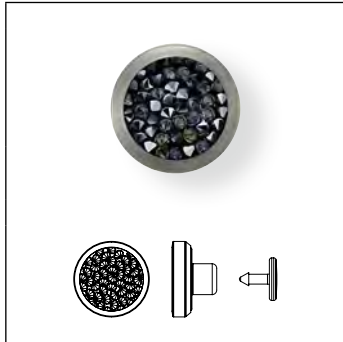

1795/140 Crystal Fine Rocks Jeans Button

Color of Film (Crystal Fine Rocks)
1012 Black

Upper Die³	Spare Part⁴	Lower Die	Thread Adapter	Changing Pin
 Art. 9060/009¹	 Art. 9060/018	 Art. 9060/016	 Art. 9060/014 (M6)²	 Art. 9060/015
Tool Set				
Art. 9060/020				

Color of Casing

- 081 Gold
- 082 Silver
- 086 Gun Metal
- 093 Rose Gold

Color

Plain Color

- Jet (280)

Opal Colors

- Chrysolite Opal (294)
- Cyclamen Opal (398)
- Rose Water Opal F (395)
- White Opal F (234)

Crystal Effects

Transparent Effects

- Crystal Aurore Boreale (001 AB)
- Crystal Bermuda Blue (001 BBL)
- Crystal
- Crystal Matt Finish (001 M112)
- Crystal Matt Finish Bermuda Blue (001 MFBBL)
- Crystal Moonlight (001 MOL)
- Crystal Red Magma (001 REDM)
- Crystal Silver Shade (001 SSHA)

Metallic Effects

- Crystal Chrome (001 CHRM)

¹ The plastic insert for the upper die (art. 9060/009) must be ordered separately, depending on the type of button it will be used with.

² The relevant thread adapter is supplied with the fly press art. 9040/017 and art. 9040/019.

³ Holder for Insert

⁴ Insert for Upper Die